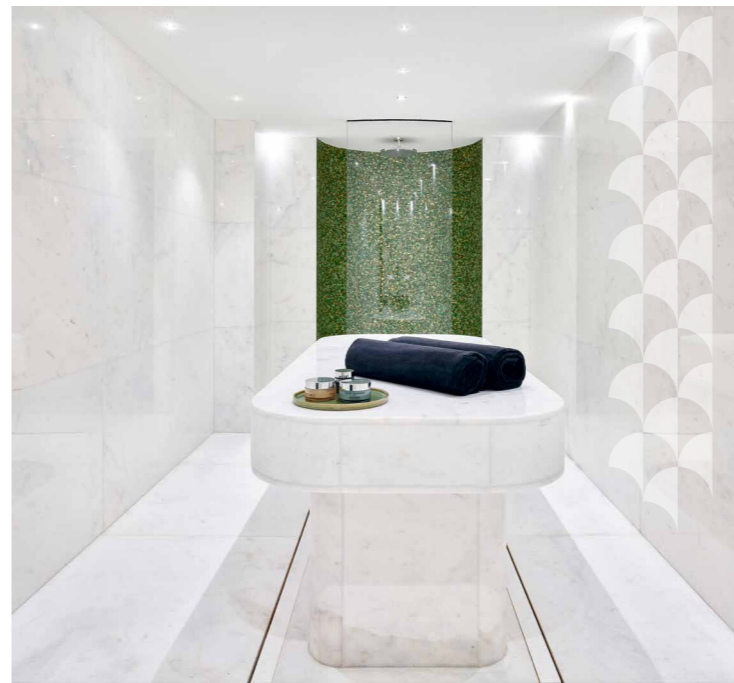

«COMPLEX FACIAL TREATMENTS» BY QMS MEDICOSMETICS

REGENERATING PROGRAM WITH ACTIVE COLLAGEN "JOURNEY INTO THE WORLD OF QMS MEDICOSMETICS"	60 MIN	30 000 RUB
"PRECIOUS COLLAGEN TREATMENT"	60 MIN	35 000 RUB
INNOVATIVE FACIAL WITH NEOTEC S100 COMPLEX	75 MIN	37 000 RUB