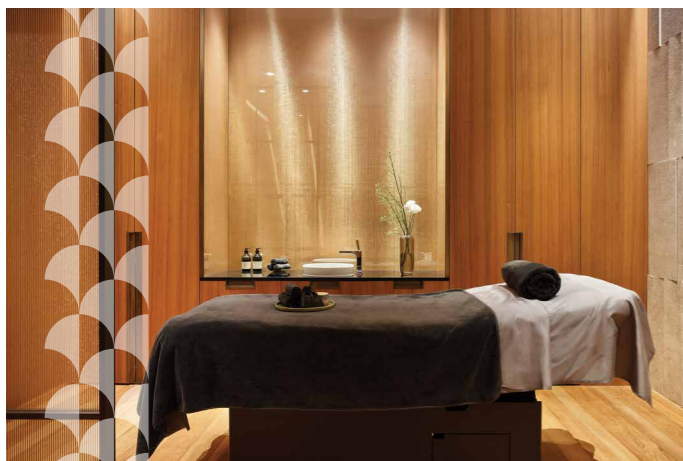

EXQUISITE MASSAGE COLLECTION

SOFT RELAXING MASSAGE	60 MIN	24 500 RUB
	90 MIN	34 500 RUB
LYMPHATIC DRAINAGE MASSAGE	60 MIN	22 500 RUB
	90 MIN	33 600 RUB
LA SPA EXCLUSIVE SIGNATURE MASSAGE	60 MIN	24 500 RUB
	90 MIN	34 500 RUB

EXQUISITE LA SPA RITUALS

SIGNATURE "STELLA DI MOSCA" SPA RITUAL BY ANNE SEMONIN	150 MIN	42 000 RUB
CARIBBEAN GLOW BY LIGNE ST. BARTH	120 MIN	36 000 RUB
FLAWLESS SILHOUETTE BY ST. BARTHST.BART	120 MIN	36 000 RUB
JAPANESE TREATMENT WITH DEEP LIFTING FACIAL MASSAGE	90 MIN	30 000 RUB